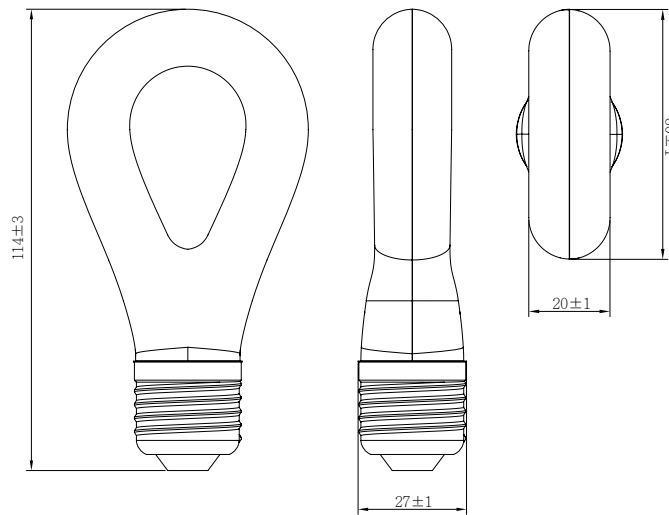

Product	Dimmable T-Tech HV LED Light Bulb / 4.5W Nature
Model No.	TLB 01
Technology	T-Tech HV LED
Dimension	D6 * L10.5*H2.6cm
Net Weight	90g
LED Light Source	LED 3020 * 80pcs
Power Consumption	4.5W
Power Factor	88%
Power Efficiency	88%
Color Temperature	3,000K / 4,000K / 5,650K
Luminous Flux	300 ± 15lm
Input Voltage	110V AC / 220V AC
Input Current	0.044A (110V) / 0.023A (220V)
Average Illumination	11 Lux at 1m Height Center
View Angle	360°
Work Temp.	-20°C ~ 40°C
CRI	70
Energy Saving	85% than Incandescent Bulb / 60% than CFL 20% than Conventional DC Light Bulb
Life Time	40,000 Hours
Patents Pending	ID Design / Heat Dissipating Design / T-Tech HV LED
Warranty	3 years from purchase with proper use