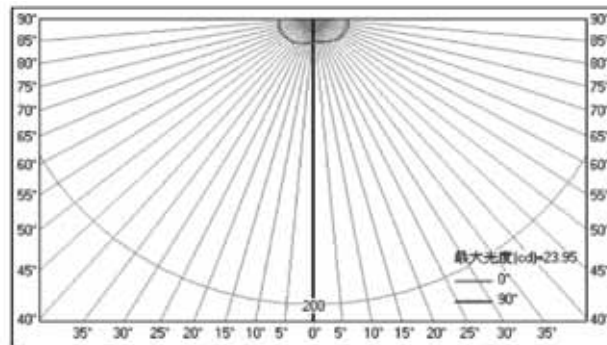

Product	Dimmable T-Tech HV LED Light Bulb / 4.5W Nature
Model No.	TLB 01
Technology	T-Tech HV LED
Dimension	D6 * L10.5*H2.6cm
Net Weight	90g
LED Light Source	LED 3020 * 80pcs
Power Consumption	4.5W
Power Factor	88%
Power Efficiency	88%
Color Temperature	3,000K / 4,000K / 5,650K
Luminous Flux	300 ± 15lm
Input Voltage	110V AC / 220V AC
Input Current	0.044A (110V) / 0.023A (220V)
Average Illumination	11 Lux at 1m Height Center
View Angle	360°
Work Temp.	-20°C ~ 40°C
CRI	70
Energy Saving	85% than Incandescent Bulb / 60% than CFL 20% than Conventional DC Light Bulb
Life Time	40,000 Hours
Patents Pending	ID Design / Heat Dissipating Design / T-Tech HV LED
Warranty	3 years from purchase with proper use